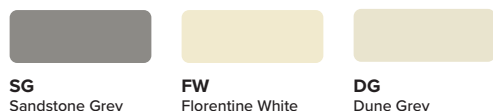

EASY CUSTOM COLOURS 2025

TARGETTI

Targetti colours and materials

Finishes Indoor

Matt Finishing

Brilliant Finishing

Textured Finishing

Finishes Outdoor

Matt Finishing

Brilliant Finishing

Textured Matt Finishing

Materials

In addition to the standard finishes, Indoor and outdoor products that feature the "Easy Custom Colour" icon on the family introductory page can access the Colours Targetti program that includes, in addition to the colours described above, the RAL colours shown on the following pages. Subject to feasibility checks. For more information, contact one of our sales consultants.